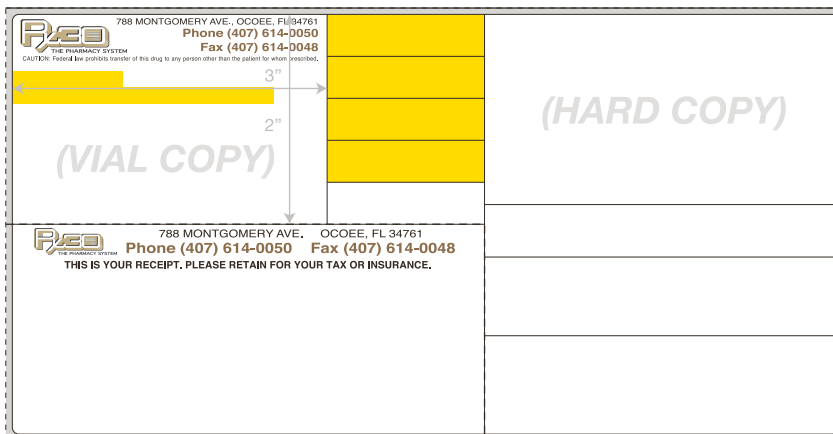

ITEM #6238

8" REPEAT
4-1/8" WIDE
BACKING

DIE A-280
STOCK ITEM #5950

Labels Are Manufactured By: