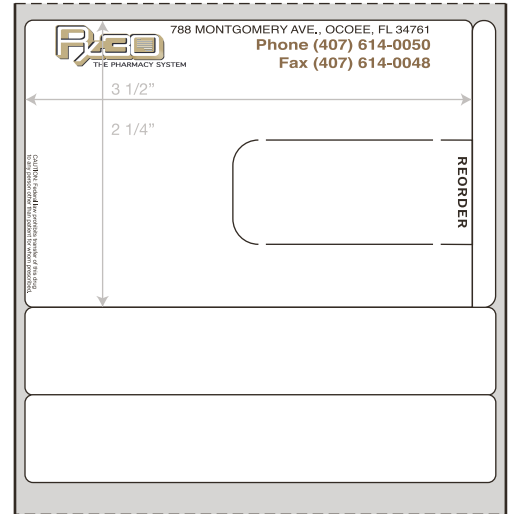

(LABEL IS NOT SHOWN ACTUAL SIZE)